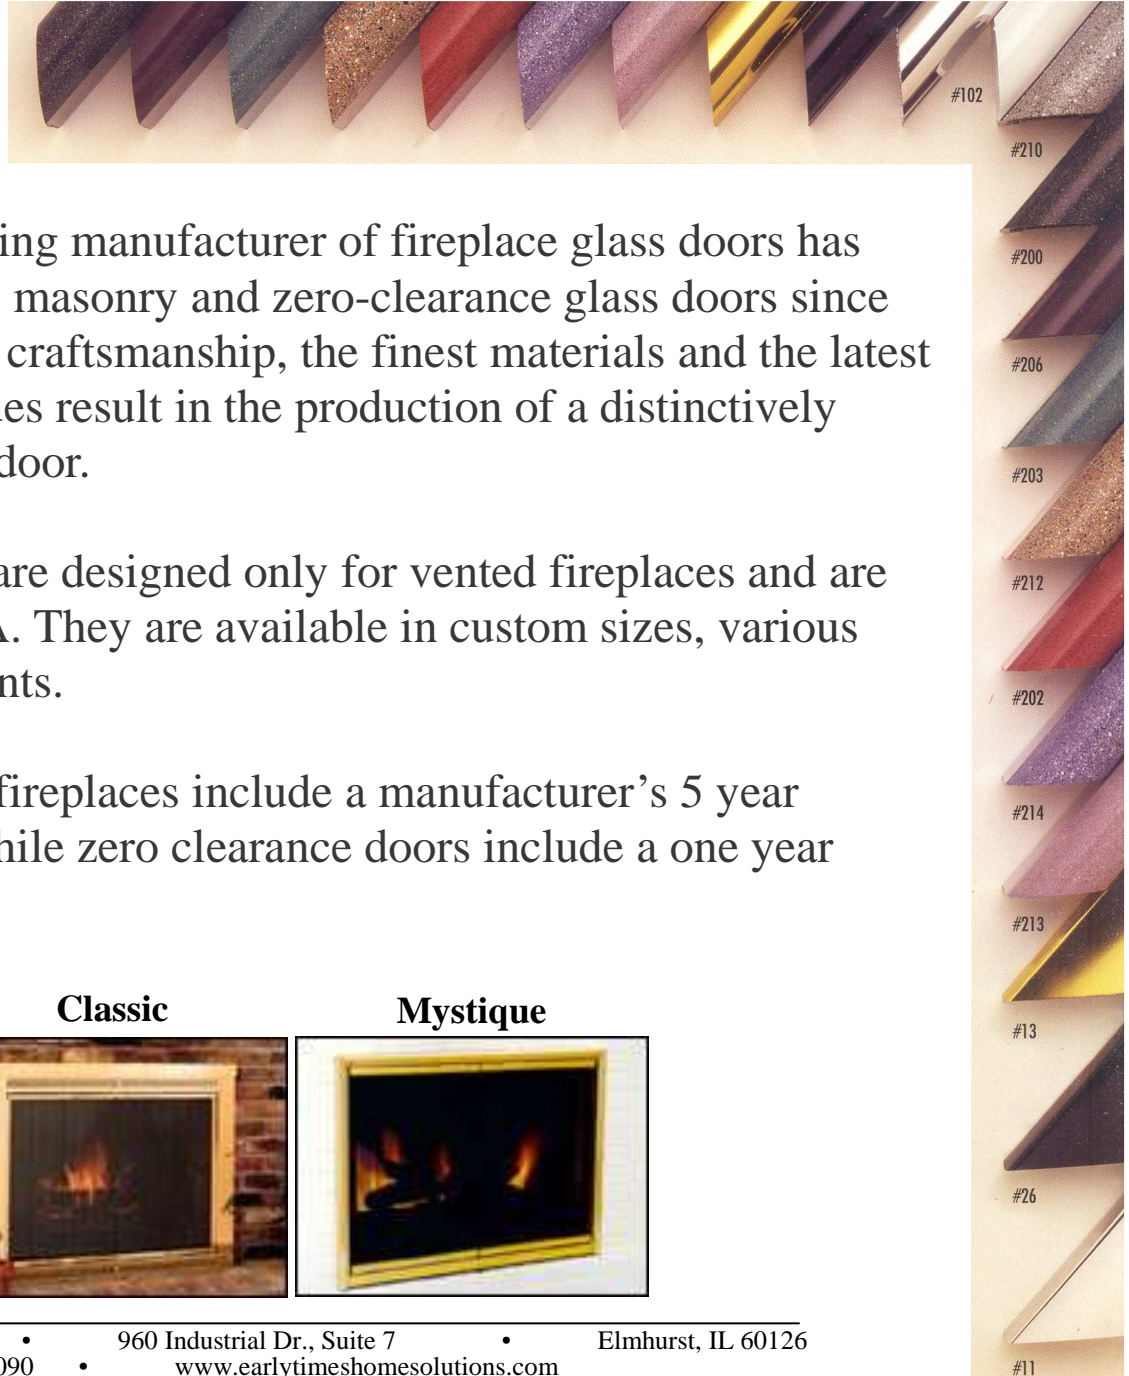

Hearth Craft, a leading manufacturer of fireplace glass doors has been manufacturing masonry and zero-clearance glass doors since 1956. The old time craftsmanship, the finest materials and the latest production techniques result in the production of a distinctively designed fireplace door.

Hearth Craft doors are designed only for vented fireplaces and are all made in the USA. They are available in custom sizes, various finishes and glass tints.

Doors for masonry fireplaces include a manufacturer's 5 year limited warranty, while zero clearance doors include a one year limited warranty.