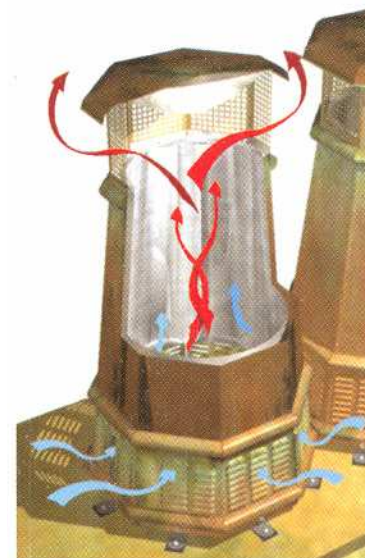

Protective chimney caps prevent water, leaves, animals and other debris from entering the chimney flue. They also help guide ice, snow and rain away from the crown of the chimney. A Chimney cap acts as a spark arrestor, preventing sparks from exiting the flue, landing on the roof and creating a possible fire hazard.

KING

Copper Pots create a dramatic statement on your chimney

BISHOP

QUEEN

KNIGHT II

KNIGHT

Copper Chimney Pots are alternatives to standard chimney covers. Chimney Pots are designed to be decorative, while keeping out pests and rain. These pots are made from 100 percent recycled material and are tested to withstand hurricane force winds, seismic shifts, extreme heat and cold. Copper Chimney Pots are available in several design combinations that enhance the appearance of both traditional and contemporary homes.